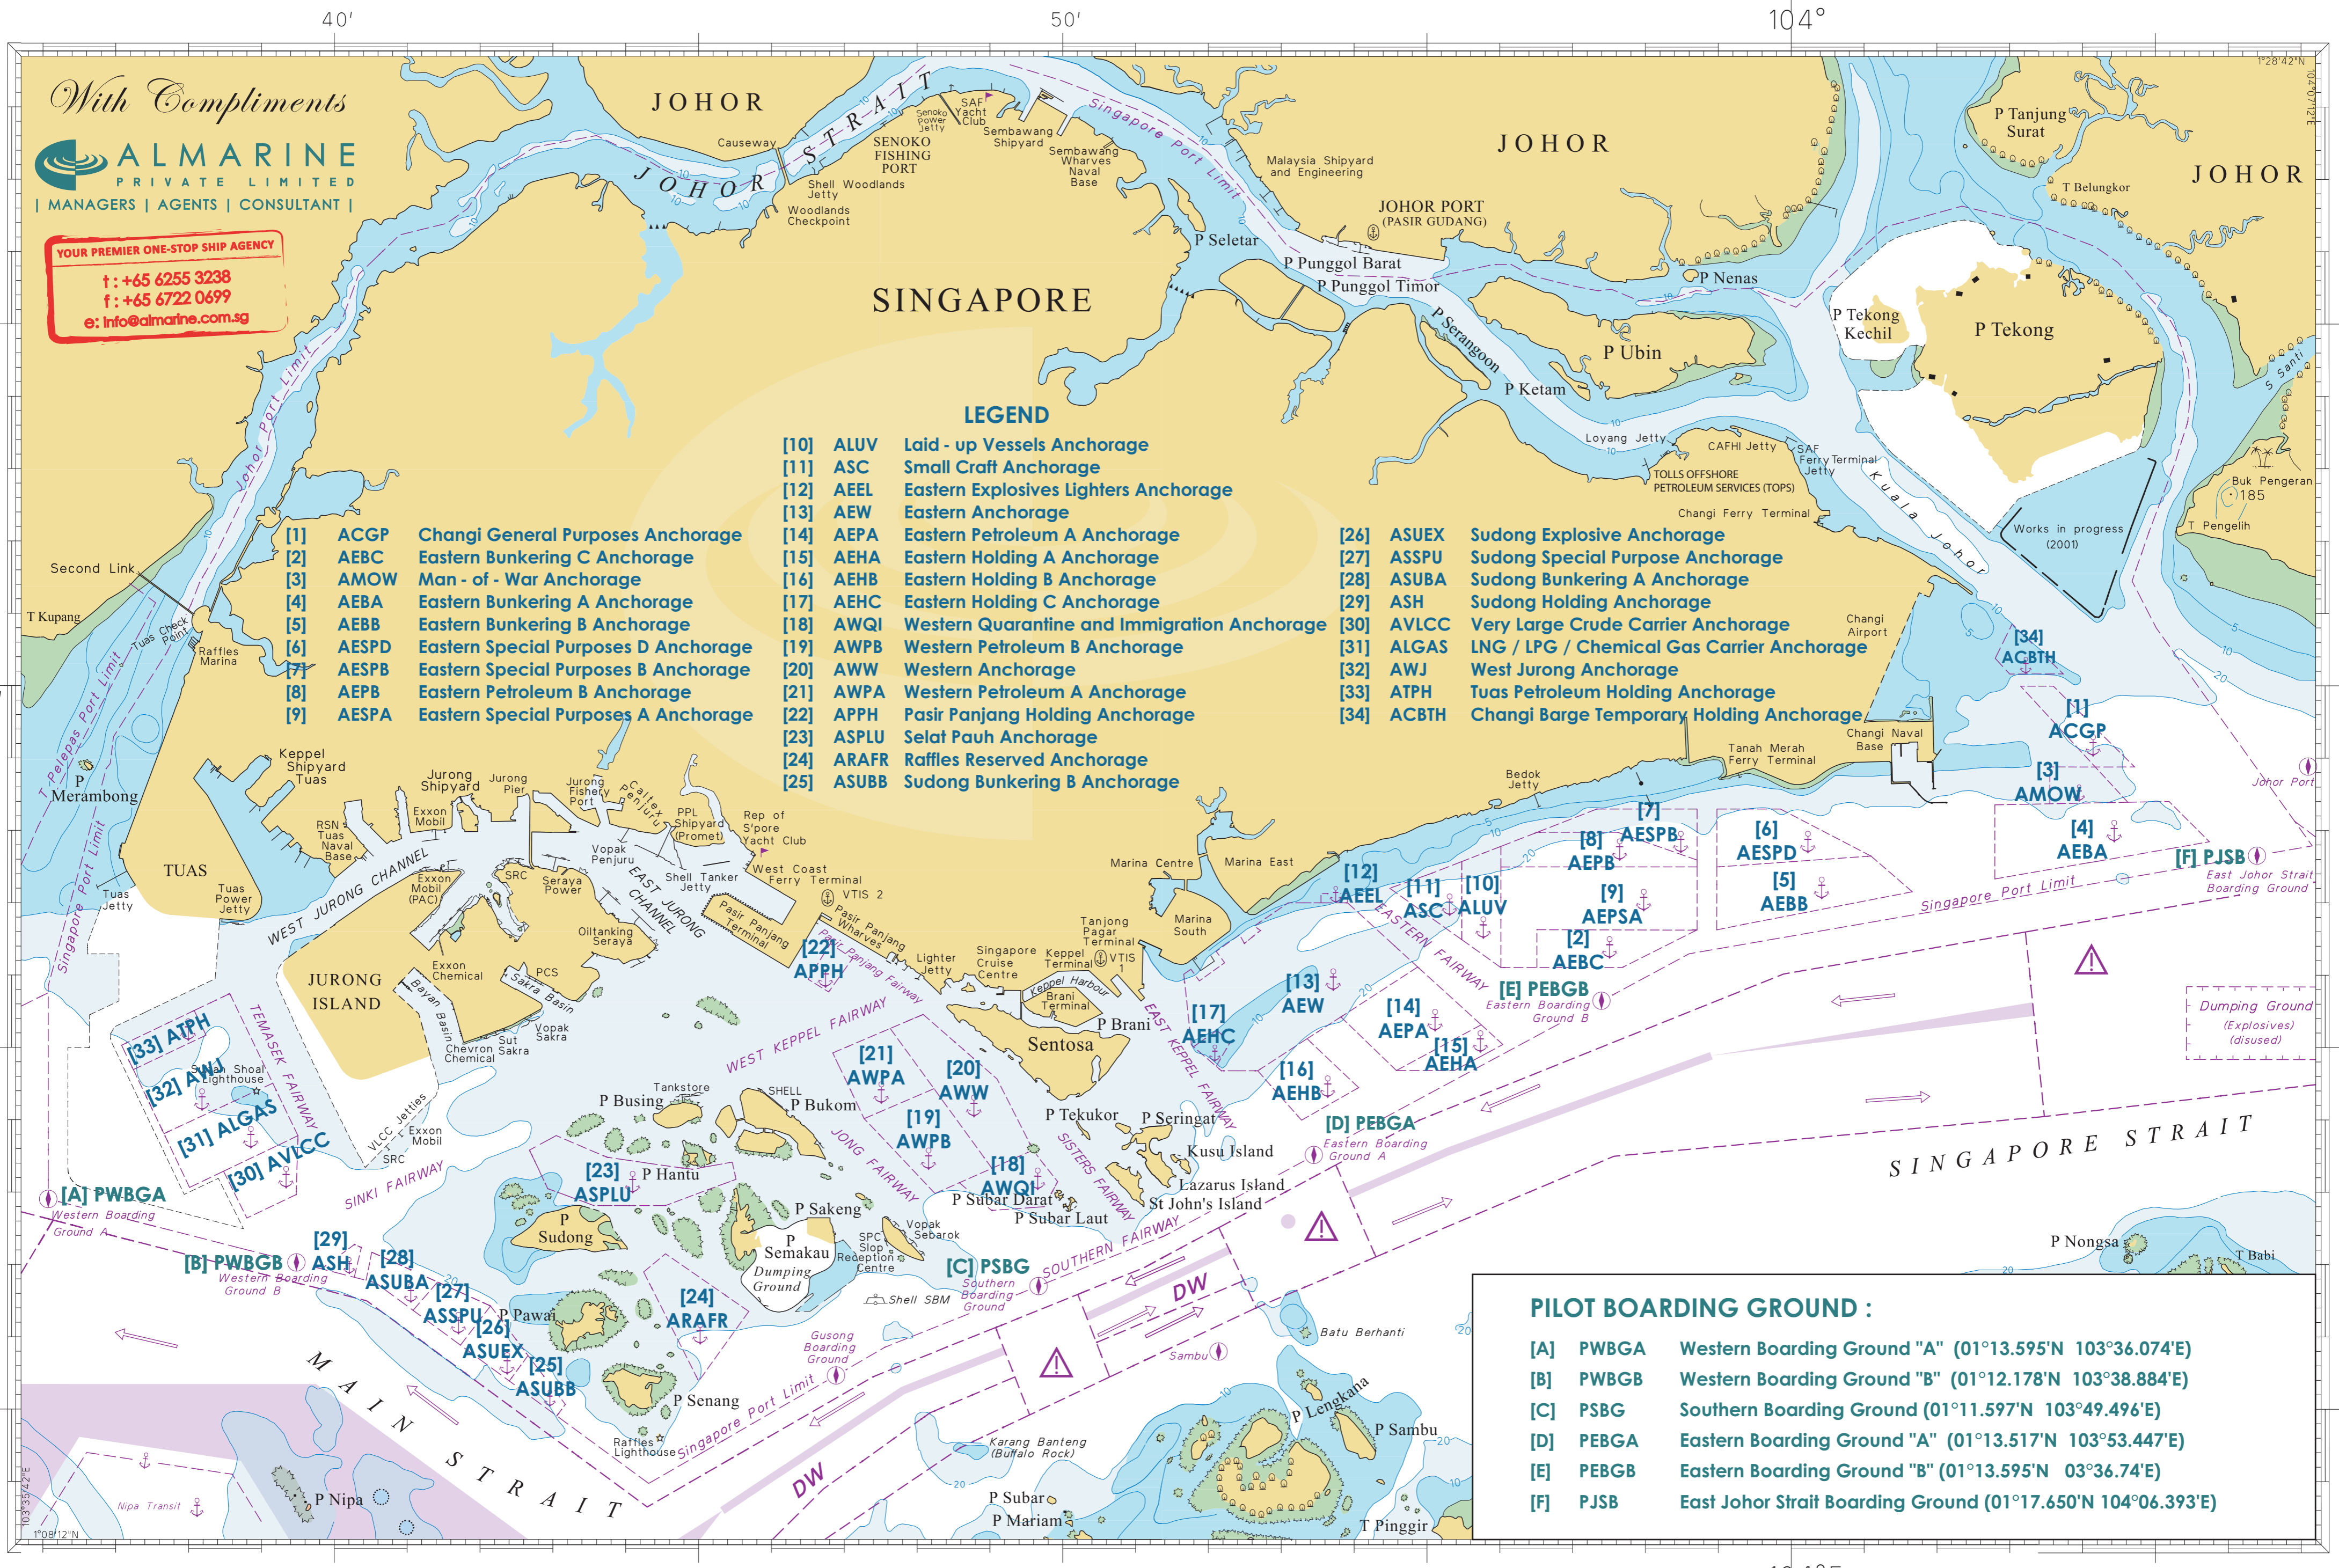

# SINGAPORE ANCHORAGES, FAIRWAYS AND PILOT STATIONS

With Compliments  
**ALMARINE**  
 PRIVATE LIMITED  
 MANAGERS | AGENTS | CONSULTANT |

**YOUR PREMIER ONE-STOP SHIP AGENCY**  
 t: +65 6255 3238  
 f: +65 6722 0699  
 e: info@almarine.com.sg

**LEGEND**

[10] ALUV	Laid - up Vessels Anchorage
[11] ASC	Small Craft Anchorage
[12] AEEL	Eastern Explosives Lighters Anchorage
[13] AEW	Eastern Anchorage
[14] AEPA	Eastern Petroleum A Anchorage
[15] AEHA	Eastern Holding A Anchorage
[16] AEHB	Eastern Holding B Anchorage
[17] AEHC	Eastern Holding C Anchorage
[18] AWQI	Western Quarantine and Immigration Anchorage
[19] AWPB	Western Petroleum B Anchorage
[20] AWW	Western Anchorage
[21] AWWA	Western Petroleum A Anchorage
[22] APPH	Pasir Panjang Holding Anchorage
[23] ASPLU	Selat Pauh Anchorage
[24] ARAFR	Raffles Reserved Anchorage
[25] ASUBB	Sudong Bunkering B Anchorage
[26] ASUEX	Sudong Explosive Anchorage
[27] ASSPU	Sudong Special Purpose Anchorage
[28] ASUBA	Sudong Bunkering A Anchorage
[29] ASH	Sudong Holding Anchorage
[30] AVLCC	Very Large Crude Carrier Anchorage
[31] ALGAS	LNG / LPG / Chemical Gas Carrier Anchorage
[32] AWJ	West Jurong Anchorage
[33] ATPH	Tuas Petroleum Holding Anchorage
[34] ACBTH	Changi Barge Temporary Holding Anchorage

**PILOT BOARDING GROUND :**

[A] PWBGA	Western Boarding Ground "A" (01°13.595'N 103°36.074'E)
[B] PWBGB	Western Boarding Ground "B" (01°12.178'N 103°38.884'E)
[C] PSBG	Southern Boarding Ground (01°11.597'N 103°49.496'E)
[D] PEBGA	Eastern Boarding Ground "A" (01°13.517'N 103°53.447'E)
[E] PEBGB	Eastern Boarding Ground "B" (01°13.595'N 103°36.74'E)
[F] PJSB	East Johor Strait Boarding Ground (01°17.650'N 104°06.393'E)